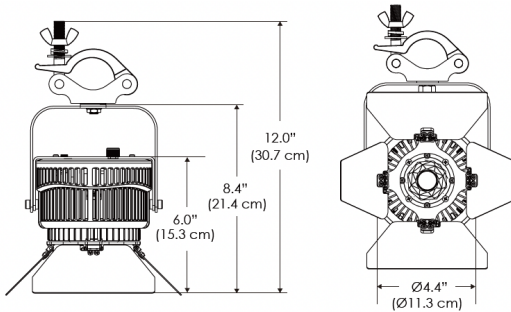

PS US EU

PSX US EU 277

Mounting Bracket Dimensions ALL-CLP

\*All -CLP configuration models come with standard DC cables of 6' and AC cables of 10'.

W500BD-MPT

PSX US

PSX EU

## PHOTOMETRIC DATA

**AMZ**

| Distance      |     | 3'<br>(~0.9 m)   | 5'<br>(~1.5 m)   | 10'<br>(~3.0 m)  |
|---------------|-----|------------------|------------------|------------------|
| @4000K        | fc  | 733              | 373              | 73               |
|               | lux | 7886             | 4012             | 776              |
| @6500K        | fc  | 734              | 373              | 73               |
|               | lux | 7899             | 4012             | 776              |
| Beam Diameter |     | Ø 2.6'<br>(0.8m) | Ø 4.3'<br>(1.3m) | Ø 8.7'<br>(2.6m) |

Beam Angle : 55°

**TB**

| Distance      |     | 3'<br>(~0.9 m)   | 5'<br>(~1.5 m)   | 10'<br>(~3.0 m)  |
|---------------|-----|------------------|------------------|------------------|
| @10000K       | fc  | 443              | 159              | 42               |
|               | lux | 4758             | 1711             | 450              |
| @20000K       | fc  | 105              | 41               | 20               |
|               | lux | 1128             | 441              | 209              |
| Beam Diameter |     | Ø 2.6'<br>(0.8m) | Ø 4.3'<br>(1.3m) | Ø 8.7'<br>(2.6m) |