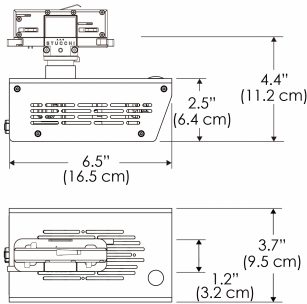

MECHANICAL FIGURES

PS EU

*All -CLP configuration models come with standard DC cables of 6' and AC cables of 10'.