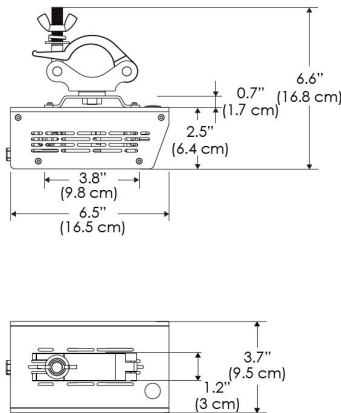

## MECHANICAL FIGURES

W500BD-TOX/TON

PS US

PSX US

W500BD-TOX/TON

PS EU

PSX EU

W500BD-CLP

PS US EU

PSX US EU 277

Mounting Bracket Dimensions ALL-CLP

\*All -CLP configuration models come with standard DC cables of 6' and AC cables of 10'.

W500BD-MPT

PSX US

PSX EU

## PHOTOMETRIC DATA

**AMZ**

| Distance      |     | 3'<br>(~0.9 m)   | 5'<br>(~1.5 m)   | 10'<br>(~3.0 m)  |
|---------------|-----|------------------|------------------|------------------|
| @4000K        | fc  | 733              | 373              | 73               |
|               | lux | 7886             | 4012             | 776              |
| @6500K        | fc  | 734              | 373              | 73               |
|               | lux | 7899             | 4012             | 776              |
| Beam Diameter |     | Ø 2.6'<br>(0.8m) | Ø 4.3'<br>(1.3m) | Ø 8.7'<br>(2.6m) |

Beam Angle : 55°

**TB**

| Distance      |     | 3'<br>(~0.9 m)   | 5'<br>(~1.5 m)   | 10'<br>(~3.0 m)  |
|---------------|-----|------------------|------------------|------------------|
| @10000K       | fc  | 443              | 159              | 42               |
|               | lux | 4758             | 1711             | 450              |
| @20000K       | fc  | 105              | 41               | 20               |
|               | lux | 1128             | 441              | 209              |
| Beam Diameter |     | Ø 2.6'<br>(0.8m) | Ø 4.3'<br>(1.3m) | Ø 8.7'<br>(2.6m) |