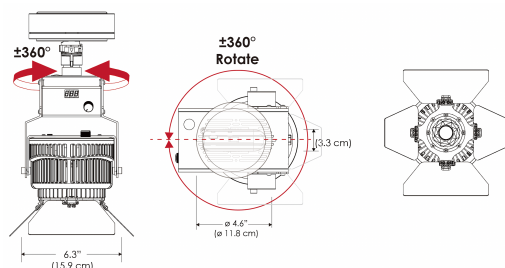

PS US EU

PSX US EU 277

Mounting Bracket Dimensions ALL-CLP

\*All -CLP configuration models come with standard DC cables of 6' and AC cables of 10'.

W500BD-MPT

PSX US

PSX EU

## PHOTOMETRIC DATA

**AMZ**

| Distance      |     | 3'<br>(~0.9 m)   | 5'<br>(~1.5 m)   | 10'<br>(~3.0 m)  |
|---------------|-----|------------------|------------------|------------------|
| @4000K        | fc  | 733              | 373              | 73               |
|               | lux | 7886             | 4012             | 776              |
| @6500K        | fc  | 734              | 373              | 73               |
|               | lux | 7899             | 4012             | 776              |
| Beam Diameter |     | Ø 2.6'<br>(0.8m) | Ø 4.3'<br>(1.3m) | Ø 8.7'<br>(2.6m) |

Beam Angle : 55°

**TB**

| Distance      |     | 3'<br>(~0.9 m)   | 5'<br>(~1.5 m)   | 10'<br>(~3.0 m)  |
|---------------|-----|------------------|------------------|------------------|
| @10000K       | fc  | 443              | 159              | 42               |
|               | lux | 4758             | 1711             | 450              |
| @20000K       | fc  | 105              | 41               | 20               |
|               | lux | 1128             | 441              | 209              |
| Beam Diameter |     | Ø 2.6'<br>(0.8m) | Ø 4.3'<br>(1.3m) | Ø 8.7'<br>(2.6m) |