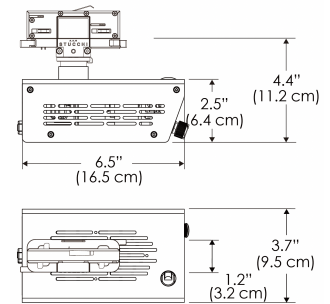

## MECHANICAL FIGURES

W500BD-TOX/TON

PS US

PSX US

W500BD-TOX/TON

PS EU

PSX EU

W500BD-CLP

PS US EU

PSX US EU 277

Mounting Bracket Dimensions ALL-CLP

\*All -CLP configuration models come with standard DC cables of 6' and AC cables of 10'.

W500BD-MPT

PSX US

PSX EU

## PHOTOMETRIC DATA

**AMZ**

| Distance      |     | 3'<br>(~0.9 m)   | 5'<br>(~1.5 m)   | 10'<br>(~3.0 m)  |
|---------------|-----|------------------|------------------|------------------|
| @4000K        | fc  | 733              | 373              | 73               |
|               | lux | 7886             | 4012             | 776              |
| @6500K        | fc  | 734              | 373              | 73               |
|               | lux | 7899             | 4012             | 776              |
| Beam Diameter |     | Ø 2.6'<br>(0.8m) | Ø 4.3'<br>(1.3m) | Ø 8.7'<br>(2.6m) |

Beam Angle : 55°

**TB**

| Distance      |     | 3'<br>(~0.9 m)   | 5'<br>(~1.5 m)   | 10'<br>(~3.0 m)  |
|---------------|-----|------------------|------------------|------------------|
| @10000K       | fc  | 443              | 159              | 42               |
|               | lux | 4758             | 1711             | 450              |
| @20000K       | fc  | 105              | 41               | 20               |
|               | lux | 1128             | 441              | 209              |
| Beam Diameter |     | Ø 2.6'<br>(0.8m) | Ø 4.3'<br>(1.3m) | Ø 8.7'<br>(2.6m) |