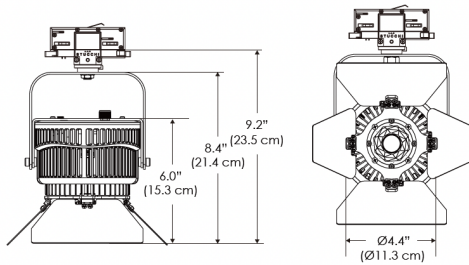

W500BD-CLP

W500BD-TOX/TON