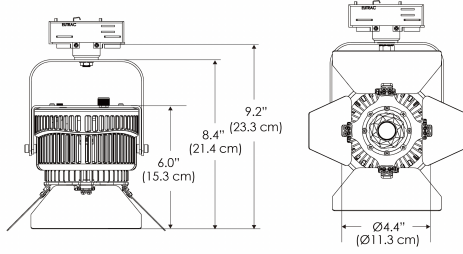

MECHANICAL FIGURES

W500BD-TEX Legacy Product