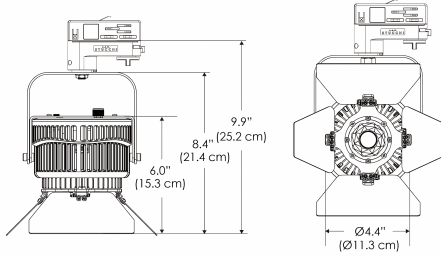

MECHANICAL FIGURES

W500BD-TOX/TON