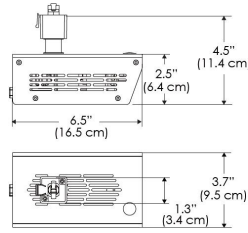

PS US EU

PSX US EU 277

Mounting Bracket Dimensions ALL-CLP

\*All -CLP configuration models come with standard DC cables of 6' and AC cables of 10'.

W500BD-MPT

PSX US

PSX EU

## PHOTOMETRIC DATA

**AMZ**

| Distance      |     | 3'<br>(~0.9 m)   | 5'<br>(~1.5 m)   | 10'<br>(~3.0 m)  |
|---------------|-----|------------------|------------------|------------------|
| @4000K        | fc  | 733              | 373              | 73               |
|               | lux | 7886             | 4012             | 776              |
| @6500K        | fc  | 734              | 373              | 73               |
|               | lux | 7899             | 4012             | 776              |
| Beam Diameter |     | Ø 2.6'<br>(0.8m) | Ø 4.3'<br>(1.3m) | Ø 8.7'<br>(2.6m) |

Beam Angle : 55°

**TB**

| Distance      |     | 3'<br>(~0.9 m)   | 5'<br>(~1.5 m)   | 10'<br>(~3.0 m)  |
|---------------|-----|------------------|------------------|------------------|
| @10000K       | fc  | 443              | 159              | 42               |
|               | lux | 4758             | 1711             | 450              |
| @20000K       | fc  | 105              | 41               | 20               |
|               | lux | 1128             | 441              | 209              |
| Beam Diameter |     | Ø 2.6'<br>(0.8m) | Ø 4.3'<br>(1.3m) | Ø 8.7'<br>(2.6m) |