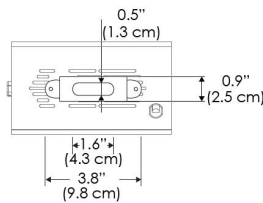

PS US EU

PSX US EU 277

Mounting Bracket Dimensions ALL-CLP

\*All -CLP configuration models come with standard DC cables of 6' and AC cables of 10'.

W500BD-MPT

PSX US

PSX EU

## PHOTOMETRIC DATA

**AMZ**

| Distance      |     | 3'<br>(~0.9 m)   | 5'<br>(~1.5 m)   | 10'<br>(~3.0 m)  |
|---------------|-----|------------------|------------------|------------------|
| @4000K        | fc  | 733              | 373              | 73               |
|               | lux | 7886             | 4012             | 776              |
| @6500K        | fc  | 734              | 373              | 73               |
|               | lux | 7899             | 4012             | 776              |
| Beam Diameter |     | Ø 2.6'<br>(0.8m) | Ø 4.3'<br>(1.3m) | Ø 8.7'<br>(2.6m) |

Beam Angle : 55°

**TB**

| Distance      |     | 3'<br>(~0.9 m)   | 5'<br>(~1.5 m)   | 10'<br>(~3.0 m)  |
|---------------|-----|------------------|------------------|------------------|
| @10000K       | fc  | 443              | 159              | 42               |
|               | lux | 4758             | 1711             | 450              |
| @20000K       | fc  | 105              | 41               | 20               |
|               | lux | 1128             | 441              | 209              |
| Beam Diameter |     | Ø 2.6'<br>(0.8m) | Ø 4.3'<br>(1.3m) | Ø 8.7'<br>(2.6m) |