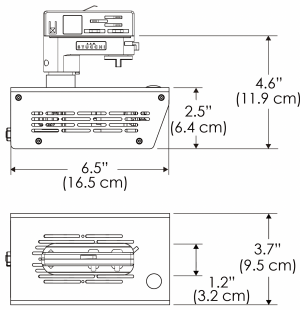

MECHANICAL FIGURES

PS US

*All -CLP configuration models come with standard DC cables of 6' and AC cables of 10'.