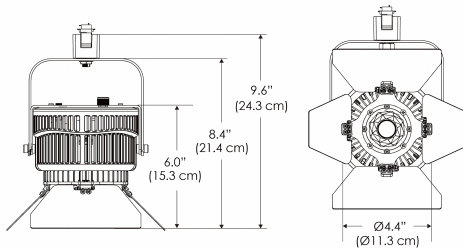

PS US EU

PSX US EU 277

Mounting Bracket Dimensions ALL-CLP

\*All -CLP configuration models come with standard DC cables of 6' and AC cables of 10'.

W500BD-MPT

PSX US

PSX EU

## PHOTOMETRIC DATA

**AMZ**

| Distance      |     | 3'<br>(~0.9 m)   | 5'<br>(~1.5 m)   | 10'<br>(~3.0 m)  |
|---------------|-----|------------------|------------------|------------------|
| @4000K        | fc  | 733              | 373              | 73               |
|               | lux | 7886             | 4012             | 776              |
| @6500K        | fc  | 734              | 373              | 73               |
|               | lux | 7899             | 4012             | 776              |
| Beam Diameter |     | Ø 2.6'<br>(0.8m) | Ø 4.3'<br>(1.3m) | Ø 8.7'<br>(2.6m) |

Beam Angle : 55°

**TB**

| Distance      |     | 3'<br>(~0.9 m)   | 5'<br>(~1.5 m)   | 10'<br>(~3.0 m)  |
|---------------|-----|------------------|------------------|------------------|
| @10000K       | fc  | 443              | 159              | 42               |
|               | lux | 4758             | 1711             | 450              |
| @20000K       | fc  | 105              | 41               | 20               |
|               | lux | 1128             | 441              | 209              |
| Beam Diameter |     | Ø 2.6'<br>(0.8m) | Ø 4.3'<br>(1.3m) | Ø 8.7'<br>(2.6m) |