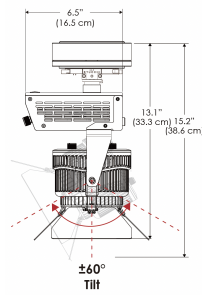

PS US EU

PSX US EU 277

Mounting Bracket Dimensions ALL-CLP

\*All -CLP configuration models come with standard DC cables of 6' and AC cables of 10'.

W500BD-MPT

PSX US

PSX EU

## PHOTOMETRIC DATA

**AMZ**

| Distance      |     | 3'<br>(~0.9 m)   | 5'<br>(~1.5 m)   | 10'<br>(~3.0 m)  |
|---------------|-----|------------------|------------------|------------------|
| @4000K        | fc  | 733              | 373              | 73               |
|               | lux | 7886             | 4012             | 776              |
| @6500K        | fc  | 734              | 373              | 73               |
|               | lux | 7899             | 4012             | 776              |
| Beam Diameter |     | Ø 2.6'<br>(0.8m) | Ø 4.3'<br>(1.3m) | Ø 8.7'<br>(2.6m) |

Beam Angle : 55°

**TB**

| Distance      |     | 3'<br>(~0.9 m)   | 5'<br>(~1.5 m)   | 10'<br>(~3.0 m)  |
|---------------|-----|------------------|------------------|------------------|
| @10000K       | fc  | 443              | 159              | 42               |
|               | lux | 4758             | 1711             | 450              |
| @20000K       | fc  | 105              | 41               | 20               |
|               | lux | 1128             | 441              | 209              |
| Beam Diameter |     | Ø 2.6'<br>(0.8m) | Ø 4.3'<br>(1.3m) | Ø 8.7'<br>(2.6m) |