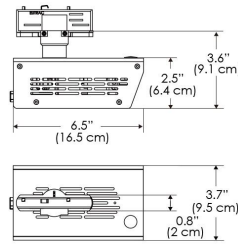

MECHANICAL FIGURES

PS US EU

PHOTOMETRIC DATA

AMZ

Distance		3' (~0.9 m)	5' (~1.5 m)	10' (~3.0 m)
@4000K	fc	733	373	73
	lux	7886	4012	776
@6500K	fc	734	373	73
	lux	7899	4012	776
Beam Diameter		Ø 2.6' (0.8m)	Ø 4.3' (1.3m)	Ø 8.7' (2.6m)

TB

Distance		3' (~0.9 m)	5' (~1.5 m)	10' (~3.0 m)
@10000K	fc	443	159	42
	lux	4758	1711	450
@20000K	fc	105	41	20
	lux	1128	441	209
Beam Diameter		Ø 2.6' (0.8m)	Ø 4.3' (1.3m)	Ø 8.7' (2.6m)