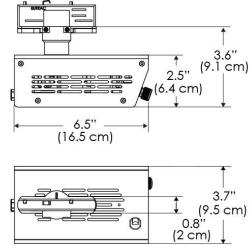

MECHANICAL FIGURES

PSX US EU

PHOTOMETRIC DATA

AMZ

Distance		3' (~0.9 m)	5' (~1.5 m)	10' (~3.0 m)
@4000K	fc	733	373	73
	lux	7886	4012	776
@6500K	fc	734	373	73
	lux	7899	4012	776
Beam Diameter		Ø 2.6' (0.8m)	Ø 4.3' (1.3m)	Ø 8.7' (2.6m)

TB

Distance		3' (~0.9 m)	5' (~1.5 m)	10' (~3.0 m)
@10000K	fc	443	159	42
	lux	4758	1711	450
@20000K	fc	105	41	20
	lux	1128	441	209
Beam Diameter		Ø 2.6' (0.8m)	Ø 4.3' (1.3m)	Ø 8.7' (2.6m)