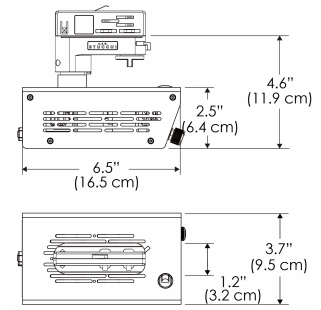

MECHANICAL FIGURES

PSX US

*All -CLP configuration models come with standard DC cables of 6' and AC cables of 10'.