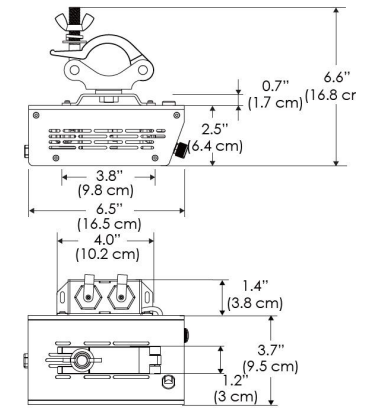

## MECHANICAL FIGURES

W500BD-TOX/TON

PS US

PSX US

W500BD-TOX/TON

PS EU

PSX EU

W500BD-CLP

PS US EU

PSX US EU 277

Mounting Bracket Dimensions ALL-CLP

\*All -CLP configuration models come with standard DC cables of 6' and AC cables of 10'.

W500BD-MPT

PSX US

PSX EU

## PHOTOMETRIC DATA

**AMZ**

| Distance      |     | 3'<br>(~0.9 m)   | 5'<br>(~1.5 m)   | 10'<br>(~3.0 m)  |
|---------------|-----|------------------|------------------|------------------|
| @4000K        | fc  | 733              | 373              | 73               |
|               | lux | 7886             | 4012             | 776              |
| @6500K        | fc  | 734              | 373              | 73               |
|               | lux | 7899             | 4012             | 776              |
| Beam Diameter |     | Ø 2.6'<br>(0.8m) | Ø 4.3'<br>(1.3m) | Ø 8.7'<br>(2.6m) |

Beam Angle : 55°

**TB**

| Distance      |     | 3'<br>(~0.9 m)   | 5'<br>(~1.5 m)   | 10'<br>(~3.0 m)  |
|---------------|-----|------------------|------------------|------------------|
| @10000K       | fc  | 443              | 159              | 42               |
|               | lux | 4758             | 1711             | 450              |
| @20000K       | fc  | 105              | 41               | 20               |
|               | lux | 1128             | 441              | 209              |
| Beam Diameter |     | Ø 2.6'<br>(0.8m) | Ø 4.3'<br>(1.3m) | Ø 8.7'<br>(2.6m) |