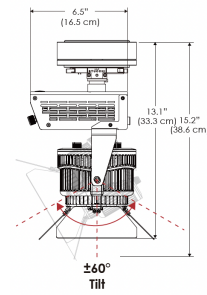

PS US EU

PSX US EU 277

Mounting Bracket Dimensions ALL-CLP

\*All -CLP configuration models come with standard DC cables of 6' and AC cables of 10'.

W500BD-MPT

PSX US

PSX EU

## PHOTOMETRIC DATA

**AMZ**

| Distance      |     | 3'<br>(~0.9 m)   | 5'<br>(~1.5 m)   | 10'<br>(~3.0 m)  |
|---------------|-----|------------------|------------------|------------------|
| @4000K        | fc  | 733              | 373              | 73               |
|               | lux | 7886             | 4012             | 776              |
| @6500K        | fc  | 734              | 373              | 73               |
|               | lux | 7899             | 4012             | 776              |
| Beam Diameter |     | Ø 2.6'<br>(0.8m) | Ø 4.3'<br>(1.3m) | Ø 8.7'<br>(2.6m) |

Beam Angle : 55°

**TB**

| Distance      |     | 3'<br>(~0.9 m)   | 5'<br>(~1.5 m)   | 10'<br>(~3.0 m)  |
|---------------|-----|------------------|------------------|------------------|
| @10000K       | fc  | 443              | 159              | 42               |
|               | lux | 4758             | 1711             | 450              |
| @20000K       | fc  | 105              | 41               | 20               |
|               | lux | 1128             | 441              | 209              |
| Beam Diameter |     | Ø 2.6'<br>(0.8m) | Ø 4.3'<br>(1.3m) | Ø 8.7'<br>(2.6m) |